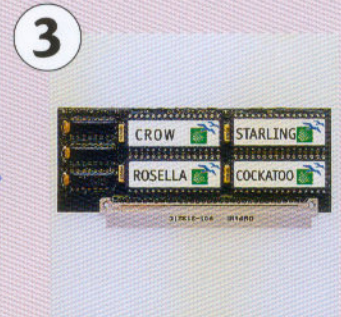

Each BirdDeter system contains a set of digital sound chips which store bird calls and other sounds specially selected to suit specific situations.

Stay ahead of the birds.

To learn more about the BirdDeter system, call us. We'll provide you with a free site assessment and advise you of upcoming field demonstrations in your area.

Tel: (07) 4667 0491
NZ: 1800 247 333

Fax: (07) 4667 0493
U.S.A. 650-610-7905

BirdDeter

Vigilance Technologies Pty Ltd

PO Box 1056 Warwick Qld 4370 Australia

www.birddeter.com.au

email: info@birddeter.com.au