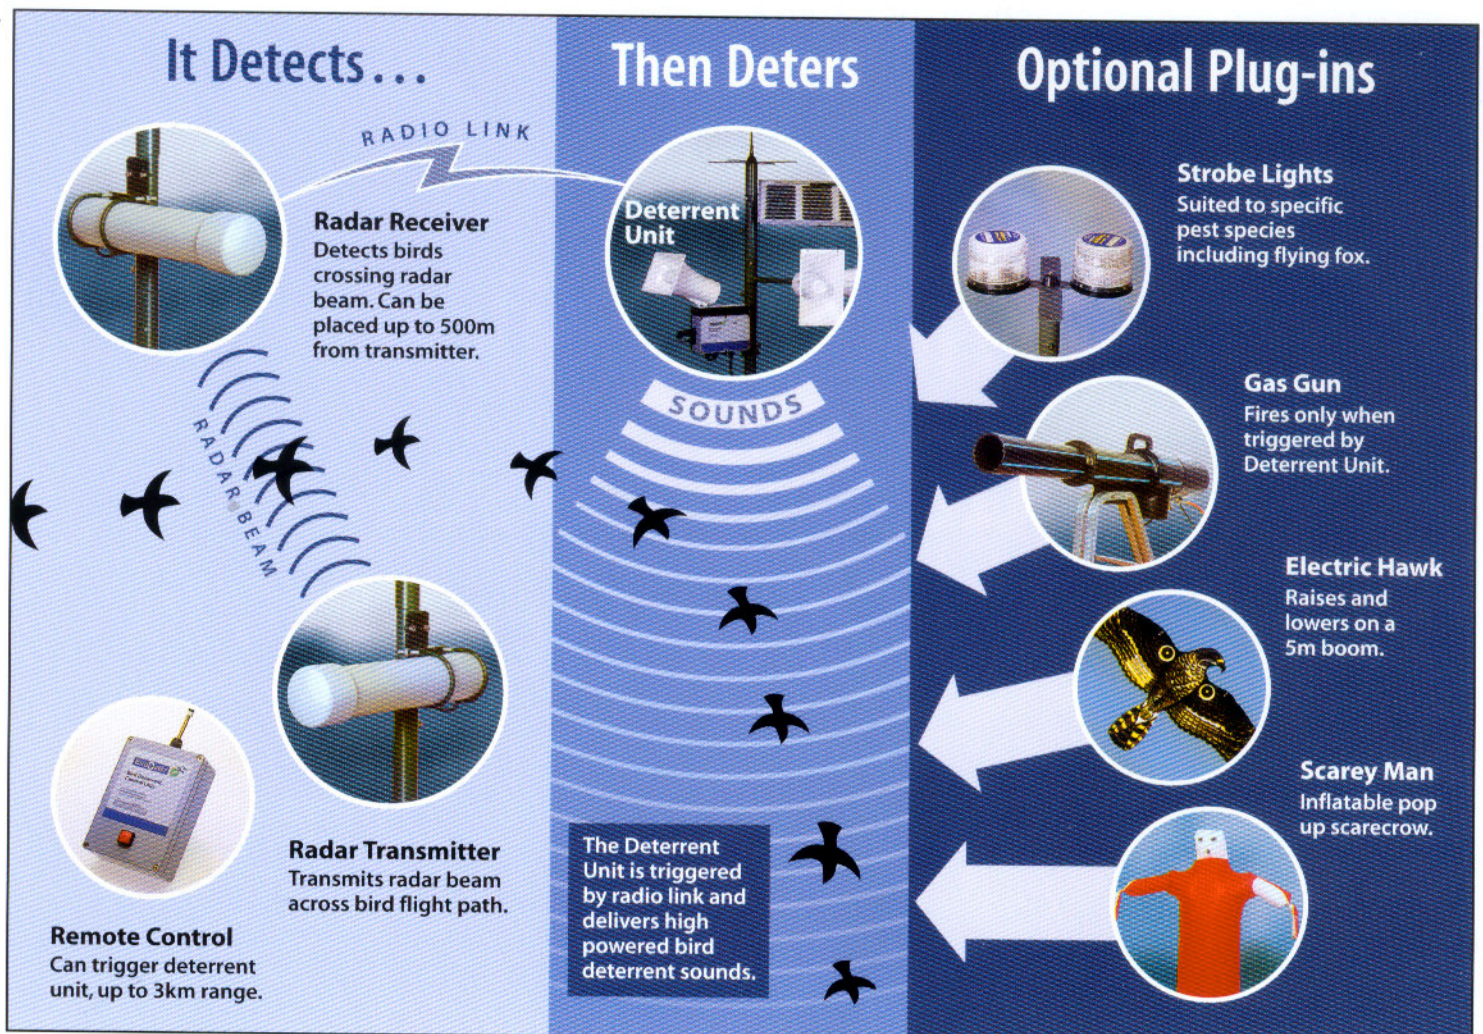

BirdDeter is the ideal tool for use in any successful IPM strategy for pest birds.

CUSTOMER ADVISORY SERVICE

One standard BirdDeter system will protect between 10 and 100 acres, depending on local conditions, bird species and behaviour. To assist you in tailoring a system to suit your situation, BirdDeter offers a unique advisory service.

BirdDeter offers a rational, scientific and proven solution to the pest bird problem.

It makes sense — and it works.

BirdDeter Strategy

1. **Understand your situation and your birds.**
2. **Start early and use the correct tools.**
3. **Monitor the ongoing results**

Detection is the key to maximum crop protection.

- BirdDeter's unique, patented radar technology detects birds **before** they enter the crop — then scares them away before they can cause damage.
- Once birds are detected, our effective deterrent tools will:
 - Deter birds at the **right time** — as they approach the crop area.
 - Use deterrents which have maximum scare impact on the birds.
 - Stay silently on guard all season, every season until activated by birds.
 - Maintain the **surprise element** — essential to prevent birds from becoming accustomed to the deterrent.
- In most cases BirdDeter is more economical than nets or shotgun patrols.
- BirdDeter's design gives you **100% access** to your crop, 100% of the time — and its portability makes it easy and flexible to deploy.